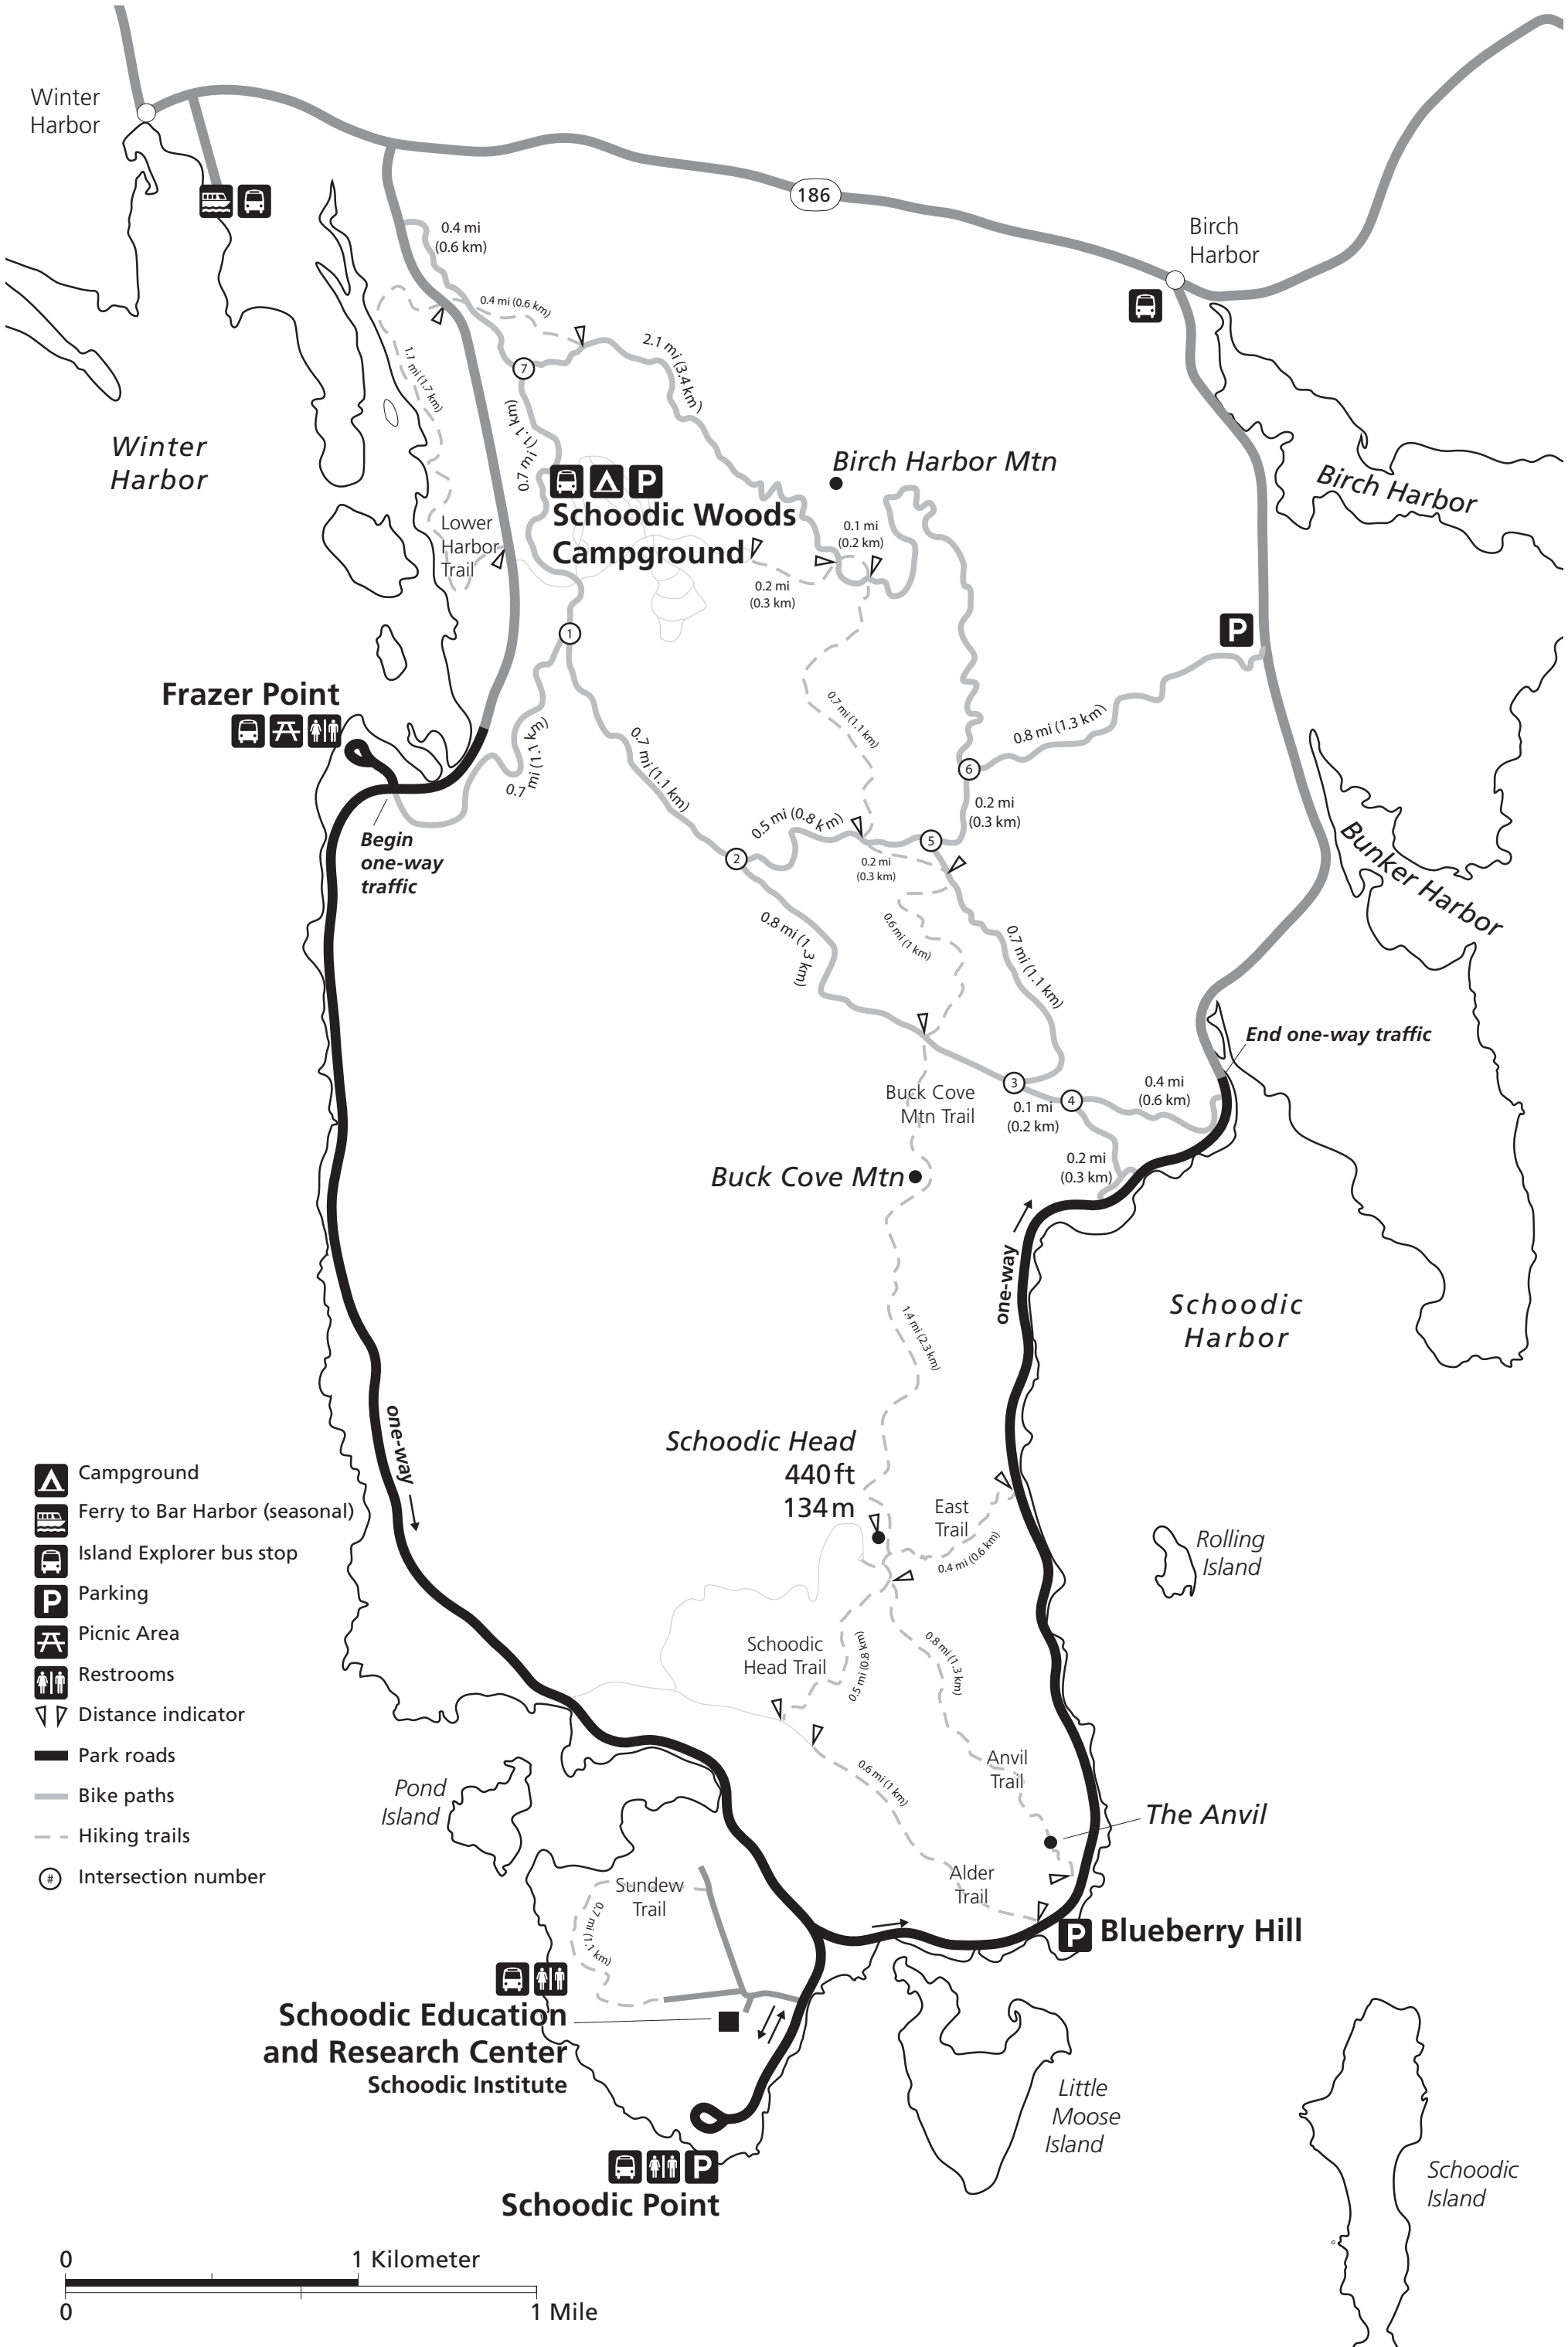

# Schoodic Trail System Map

- Campground
- Ferry to Bar Harbor (seasonal)
- Island Explorer bus stop
- Parking
- Picnic Area
- Restrooms
- Distance indicator
- Park roads
- Bike paths
- Hiking trails
- Intersection number